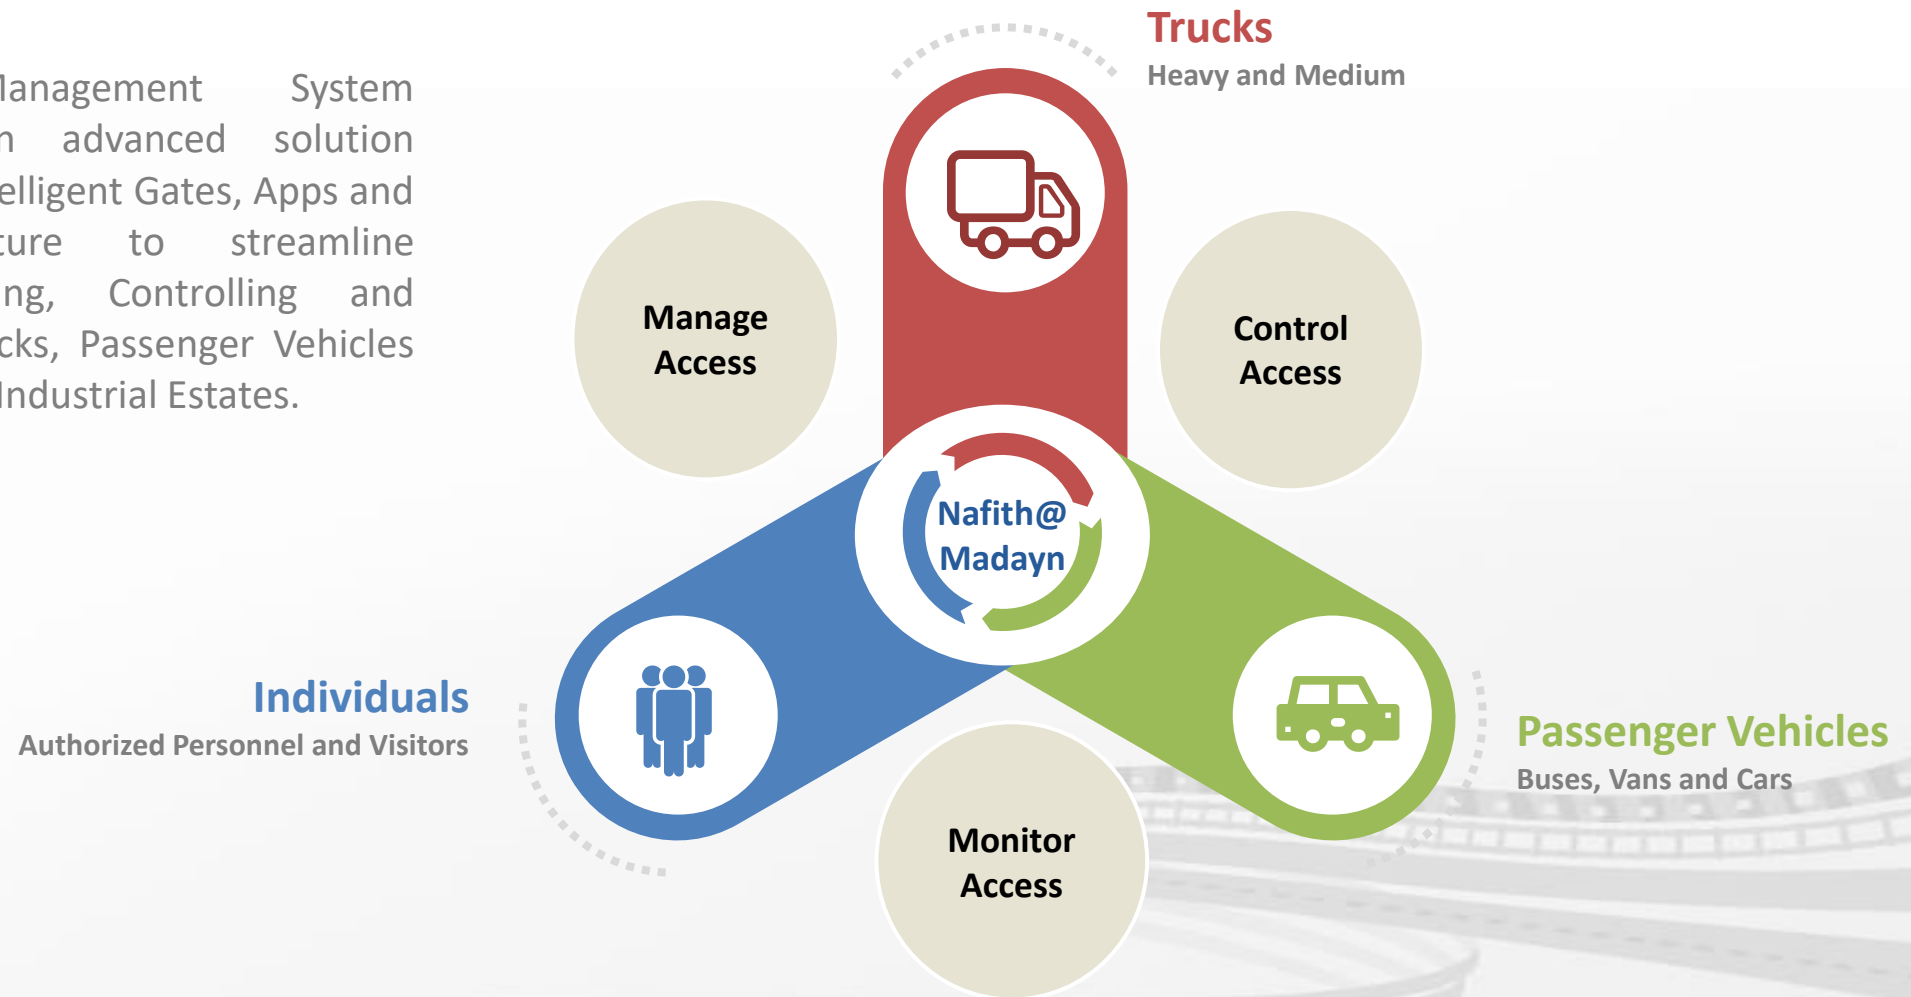

An Introduction to Investors

Madayn Access Management System

NAFITH@MADAYN

What is Nafith@Madayn?

Madayn Access Management System (Nafith@Madayn) is an advanced solution combining the latest in Intelligent Gates, Apps and cutting-edge Infrastructure to streamline operations by Managing, Controlling and Monitoring access of Trucks, Passenger Vehicles and Personnel to Madayn Industrial Estates.

Benefits to Investors

What Nafith@Madayn Offers?

Nafith@Madayn Services to Investors

Easy Access

Allows investors to request and subscribe to access plans and permits for their fleets and personnel

Cargo Dispatch

Allows investors to request truck dispatch services through access to a wider logistics network

Weighing Services

Weighbridges and Weigh-in-Motion stations to monitor your truck axle loads

A Communication Platform

Dashboards, Reports and Notifications

Dashboards and reports for decision makers, including statistics and KPIs. A comprehensive notification system on the different services provided through the app

How is this Done?