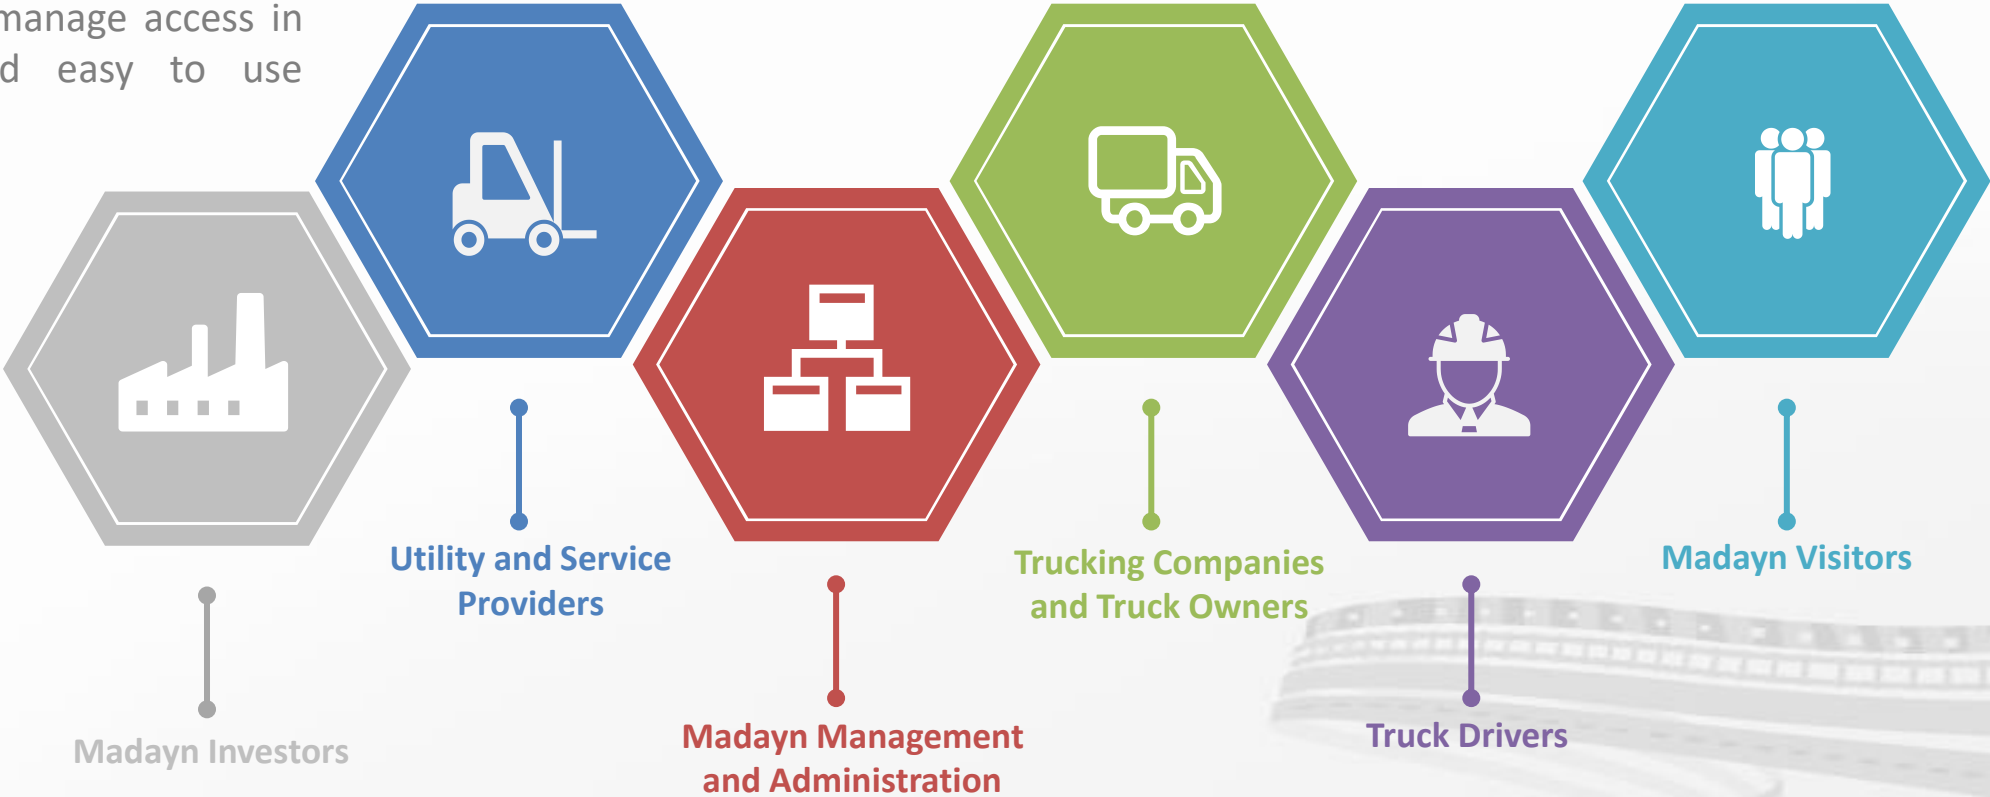

Who is Nafith@Madayn? For?

Nafith@Madayn User Network

All Nafith@Madayn Network Users can access services, communicate, follow-up, monitor and manage access in a web based easy to use application